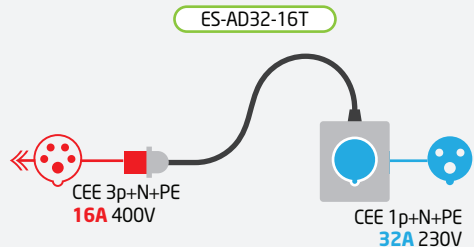

WALL SOCKET

ADAPTER

PORTABLE CHARGING STATION

ES-22CE32xx/7D

WALL SOCKET	SCHUKO 10A
	CEE 16A - CEE 16A
	CEE 32A - CEE 32A
CURRENT	6 8 10 13 16 20 24 28 32 A
POWER	1.4 1.8 2.3 3.0 3.7 4.6 5.5 6.4 7.4 kW

- BMW i3 (with optional 32amp)
- BYD e6
- Porsche Cayenne S Hybrid (with optional 32amp)
- Renault Zoe
- Smart For-Two ED (with optional 32amp)
- Tesla Model S (dual charger 20kW)

TYPE 2 (IEC62196) EV

EVR1 TYPE 2 max 7.4 kW

Adjustable Current: 6, 8, 10, 13, 16, 20, 24, 28, 32A - 230V AC (1-phase), max 7,4 kW

www.e-station-store.com

© 2016 All Rights Reserved