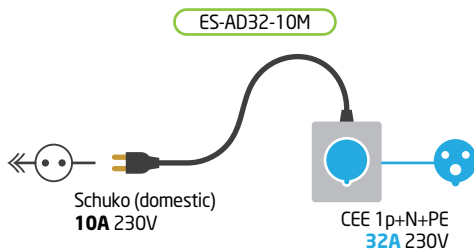

WALL SOCKET

ADAPTER

PORTABLE CHARGING STATION

ES-22CE32xx/7D

WALL SOCKET	SCHUKO 10A
	CEE 16A - CEE 16A
	CEE 32A - CEE 32A
CURRENT	6 8 10 13 16 20 24 28 32 A
POWER	1.4 1.8 2.3 3.0 3.7 4.6 5.5 6.4 7.4 kW

- BMW i3 (with optional 32amp)
- BYD e6
- Porsche Cayenne S Hybrid (with optional 32amp)
- Renault Zoe
- Smart For-Two ED (with optional 32amp)
- Tesla Model S (dual charger 20kW)

TYPE 2 (IEC62196) EV

EVR1 TYPE 2 max 7.4 kW

Adjustable Current: 6, 8, 10, 13, 16, 20, 24, 28, 32A - 230V AC (1-phase), max 7,4 kW

www.e-station-store.com

© 2016 All Rights Reserved