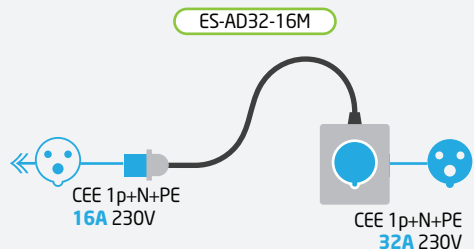

WALL SOCKET

ADAPTER

PORTABLE CHARGING STATION

ES-22CE32xx/7D

WALL SOCKET	SCHUKO 10A
	CEE 16A - CEE 16A
	CEE 32A - CEE 32A
CURRENT	6 8 10 13 16 20 24 28 32 A
POWER	1.4 1.8 2.3 3.0 3.7 4.6 5.5 6.4 7.4 kW

- BMW i3 (with optional 32amp)
- BYD e6
- Porsche Cayenne S Hybrid (with optional 32amp)
- Renault Zoe
- Smart For-Two ED (with optional 32amp)
- Tesla Model S (dual charger 20kW)

TYPE 2 (IEC62196) EV

EVR1 TYPE 2 max 7.4 kW

Adjustable Current: 6, 8, 10, 13, 16, 20, 24, 28, 32A - 230V AC (1-phase), max 7,4 kW

www.e-station-store.com

© 2016 All Rights Reserved