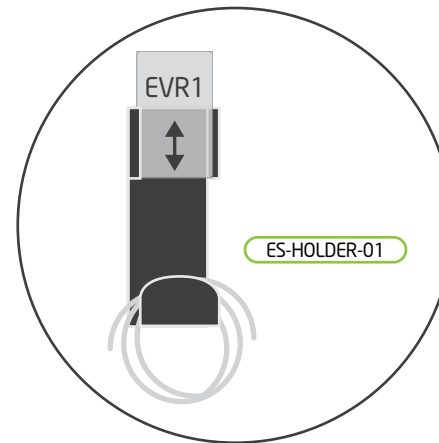

WALL SOCKET

ADAPTER

PORTABLE CHARGING STATION

ES-22CE32xx/7D

WALL SOCKET	SCHUKO 10A
	CEE 16A - CEE 16A
	CEE 32A - CEE 32A
CURRENT	6 8 10 13 16 20 24 28 32 A
POWER	1.4 1.8 2.3 3.0 3.7 4.6 5.5 6.4 7.4 kW

- BMW i3 (with optional 32amp)
- BYD e6
- Porsche Cayenne S Hybrid (with optional 32amp)
- Renault Zoe
- Smart For-Two ED (with optional 32amp)
- Tesla Model S (dual charger 20kW)

TYPE 2 (IEC62196) EV

EVR1 TYPE 2 max 7.4 kW

Adjustable Current: 6, 8, 10, 13, 16, 20, 24, 28, 32A - 230V AC (1-phase), max 7,4 kW

www.e-station-store.com

© 2016 All Rights Reserved