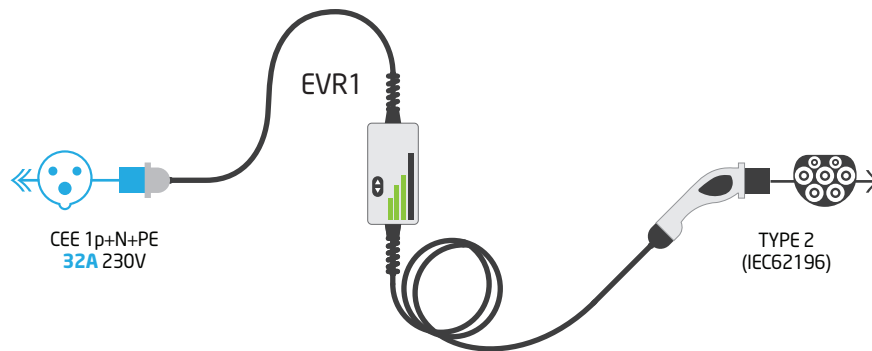

WALL SOCKET

ADAPTER

PORTABLE CHARGING STATION

ES-22CE32xx/7D

WALL SOCKET	SCHUKO 10A
	CEE 16A - CEE 16A
	CEE 32A - CEE 32A
CURRENT	6 8 10 13 16 20 24 28 32 A
POWER	1.4 1.8 2.3 3.0 3.7 4.6 5.5 6.4 7.4 kW

- BMW i3 (with optional 32amp)
- BYD e6
- Porsche Cayenne S Hybrid (with optional 32amp)
- Renault Zoe
- Smart For-Two ED (with optional 32amp)
- Tesla Model S (dual charger 20kW)

TYPE 2 (IEC62196) EV

EVR1 TYPE 2 max 7.4 kW

Adjustable Current: 6, 8, 10, 13, 16, 20, 24, 28, 32A - 230V AC (1-phase), max 7,4 kW

www.e-station-store.com

© 2016 All Rights Reserved