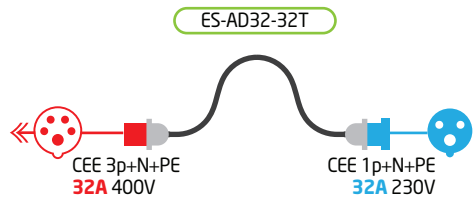

WALL SOCKET

ADAPTER

PORTABLE CHARGING STATION

ES-22CE32xx/7D

WALL SOCKET	SCHUKO 10A
	CEE 16A - CEE 16A
	CEE 32A - CEE 32A
CURRENT	6 8 10 13 16 20 24 28 32 A
POWER	1.4 1.8 2.3 3.0 3.7 4.6 5.5 6.4 7.4 kW

- BMW i3 (with optional 32amp)
- BYD e6
- Porsche Cayenne S Hybrid (with optional 32amp)
- Renault Zoe
- Smart For-Two ED (with optional 32amp)
- Tesla Model S (dual charger 20kW)

TYPE 2 (IEC62196) EV

EVR1 TYPE 2 max 7.4 kW

Adjustable Current: 6, 8, 10, 13, 16, 20, 24, 28, 32A - 230V AC (1-phase), max 7,4 kW

www.e-station-store.com

© 2016 All Rights Reserved