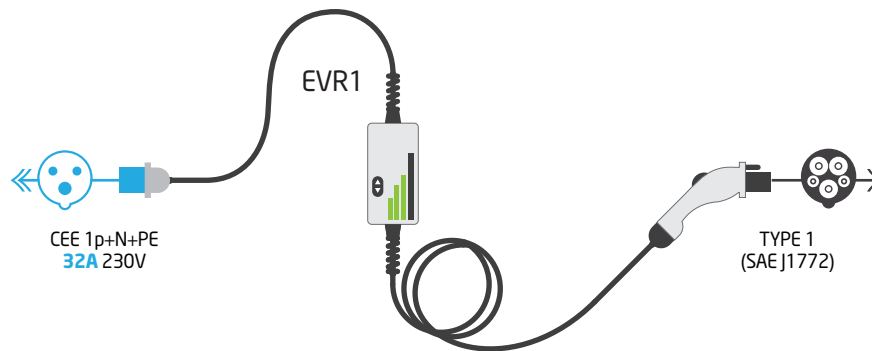

WALL SOCKET

ADAPTER

PORTABLE CHARGING STATION

ES-21CE32xx/7D

WALL SOCKET	SCHUKO 10A
	CEE 16A - CEE 16A
	CEE 32A - CEE 32A
CURRENT	6 8 10 13 16 20 24 28 32 A
POWER	1.4 1.8 2.3 3.0 3.7 4.6 5.5 6.4 7.4 kW

Ford Focus Electric
KIA Soul EV
Nissan e-NV200 (with optional 32amp)
Nissan Leaf (with optional 32amp)

TYPE 1 (SAE J1772) EV

EVR1 TYPE 1 max 7.4 kW

Adjustable Current: 6, 8, 10, 13, 16, 20, 24, 28, 32A - 230V AC (1-phase), max 7,4 kW

www.e-station-store.com

© 2016 All Rights Reserved