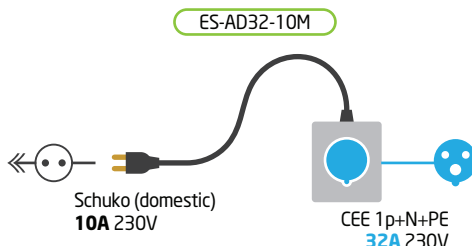

WALL SOCKET

ADAPTER

PORTABLE CHARGING STATION

ES-21CE32xx/7D

WALL SOCKET	SCHUKO 10A
	CEE 16A - CEE 16A
	CEE 32A - CEE 32A
CURRENT	6 8 10 13 16 20 24 28 32 A
POWER	1.4 1.8 2.3 3.0 3.7 4.6 5.5 6.4 7.4 kW

Ford Focus Electric
KIA Soul EV
Nissan e-NV200 (with optional 32amp)
Nissan Leaf (with optional 32amp)

TYPE 1 (SAE J1772) EV

EVR1 TYPE 1 max 7.4 kW

Adjustable Current: 6, 8, 10, 13, 16, 20, 24, 28, 32A - 230V AC (1-phase), max 7,4 kW

www.e-station-store.com

© 2016 All Rights Reserved