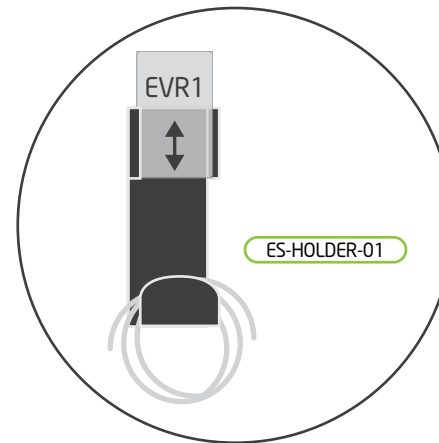

WALL SOCKET

ADAPTER

PORTABLE CHARGING STATION

ES-21CE32xx/7D

WALL SOCKET	SCHUKO 10A
	CEE 16A - CEE 16A
	CEE 32A - CEE 32A
CURRENT	6 8 10 13 16 20 24 28 32 A
POWER	1.4 1.8 2.3 3.0 3.7 4.6 5.5 6.4 7.4 kW

Ford Focus Electric
KIA Soul EV
Nissan e-NV200 (with optional 32amp)
Nissan Leaf (with optional 32amp)

TYPE 1 (SAE J1772) EV

EVR1 TYPE 1 max 7.4 kW

Adjustable Current: 6, 8, 10, 13, 16, 20, 24, 28, 32A - 230V AC (1-phase), max 7,4 kW

www.e-station-store.com

© 2016 All Rights Reserved