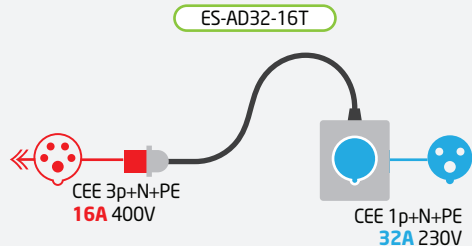

WALL SOCKET

ADAPTER

PORTABLE CHARGING STATION

ES-21CE32xx/7D

WALL SOCKET	SCHUKO 10A
	CEE 16A - CEE 16A
	CEE 32A - CEE 32A
CURRENT	6 8 10 13 16 20 24 28 32 A
POWER	1.4 1.8 2.3 3.0 3.7 4.6 5.5 6.4 7.4 kW

Ford Focus Electric
KIA Soul EV
Nissan e-NV200 (with optional 32amp)
Nissan Leaf (with optional 32amp)

TYPE 1 (SAE J1772) EV

EVR1 TYPE 1 max 7.4 kW

Adjustable Current: 6, 8, 10, 13, 16, 20, 24, 28, 32A - 230V AC (1-phase), max 7,4 kW

www.e-station-store.com

© 2016 All Rights Reserved