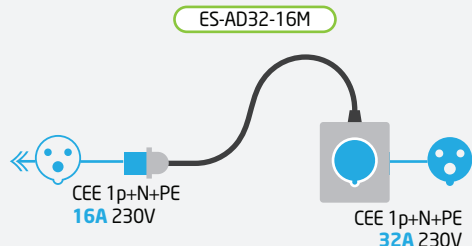

WALL SOCKET

ADAPTER

PORTABLE CHARGING STATION

ES-21CE32xx/7D

WALL SOCKET	SCHUKO 10A
	CEE 16A - CEE 16A
	CEE 32A - CEE 32A
CURRENT	6 8 10 13 16 20 24 28 32 A
POWER	1.4 1.8 2.3 3.0 3.7 4.6 5.5 6.4 7.4 kW

Ford Focus Electric
KIA Soul EV
Nissan e-NV200 (with optional 32amp)
Nissan Leaf (with optional 32amp)

TYPE 1 (SAE J1772) EV

EVR1 TYPE 1 max 7.4 kW

Adjustable Current: 6, 8, 10, 13, 16, 20, 24, 28, 32A - 230V AC (1-phase), max 7,4 kW

www.e-station-store.com

© 2016 All Rights Reserved