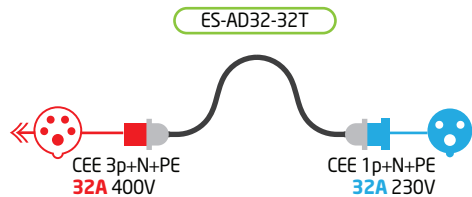

WALL SOCKET

ADAPTER

PORTABLE CHARGING STATION

ES-21CE32xx/7D

WALL SOCKET	SCHUKO 10A
	CEE 16A - CEE 16A
	CEE 32A - CEE 32A
CURRENT	6 8 10 13 16 20 24 28 32 A
POWER	1.4 1.8 2.3 3.0 3.7 4.6 5.5 6.4 7.4 kW

Ford Focus Electric
KIA Soul EV
Nissan e-NV200 (with optional 32amp)
Nissan Leaf (with optional 32amp)

TYPE 1 (SAE J1772) EV

EVR1 TYPE 1 max 7.4 kW

Adjustable Current: 6, 8, 10, 13, 16, 20, 24, 28, 32A - 230V AC (1-phase), max 7,4 kW

www.e-station-store.com

© 2016 All Rights Reserved