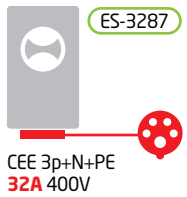

WALL SOCKET

ADAPTER

PORTABLE CHARGING STATION

ES-21CE32xx/7D

WALL SOCKET	SCHUKO 10A
	CEE 16A - CEE 16A
	CEE 32A - CEE 32A
CURRENT	6 8 10 13 16 20 24 28 32 A
POWER	1.4 1.8 2.3 3.0 3.7 4.6 5.5 6.4 7.4 kW

Ford Focus Electric
KIA Soul EV
Nissan e-NV200 (with optional 32amp)
Nissan Leaf (with optional 32amp)

TYPE 1 (SAE J1772) EV

EVR1 TYPE 1 max 7.4 kW

Adjustable Current: 6, 8, 10, 13, 16, 20, 24, 28, 32A - 230V AC (1-phase), max 7,4 kW

www.e-station-store.com

© 2016 All Rights Reserved